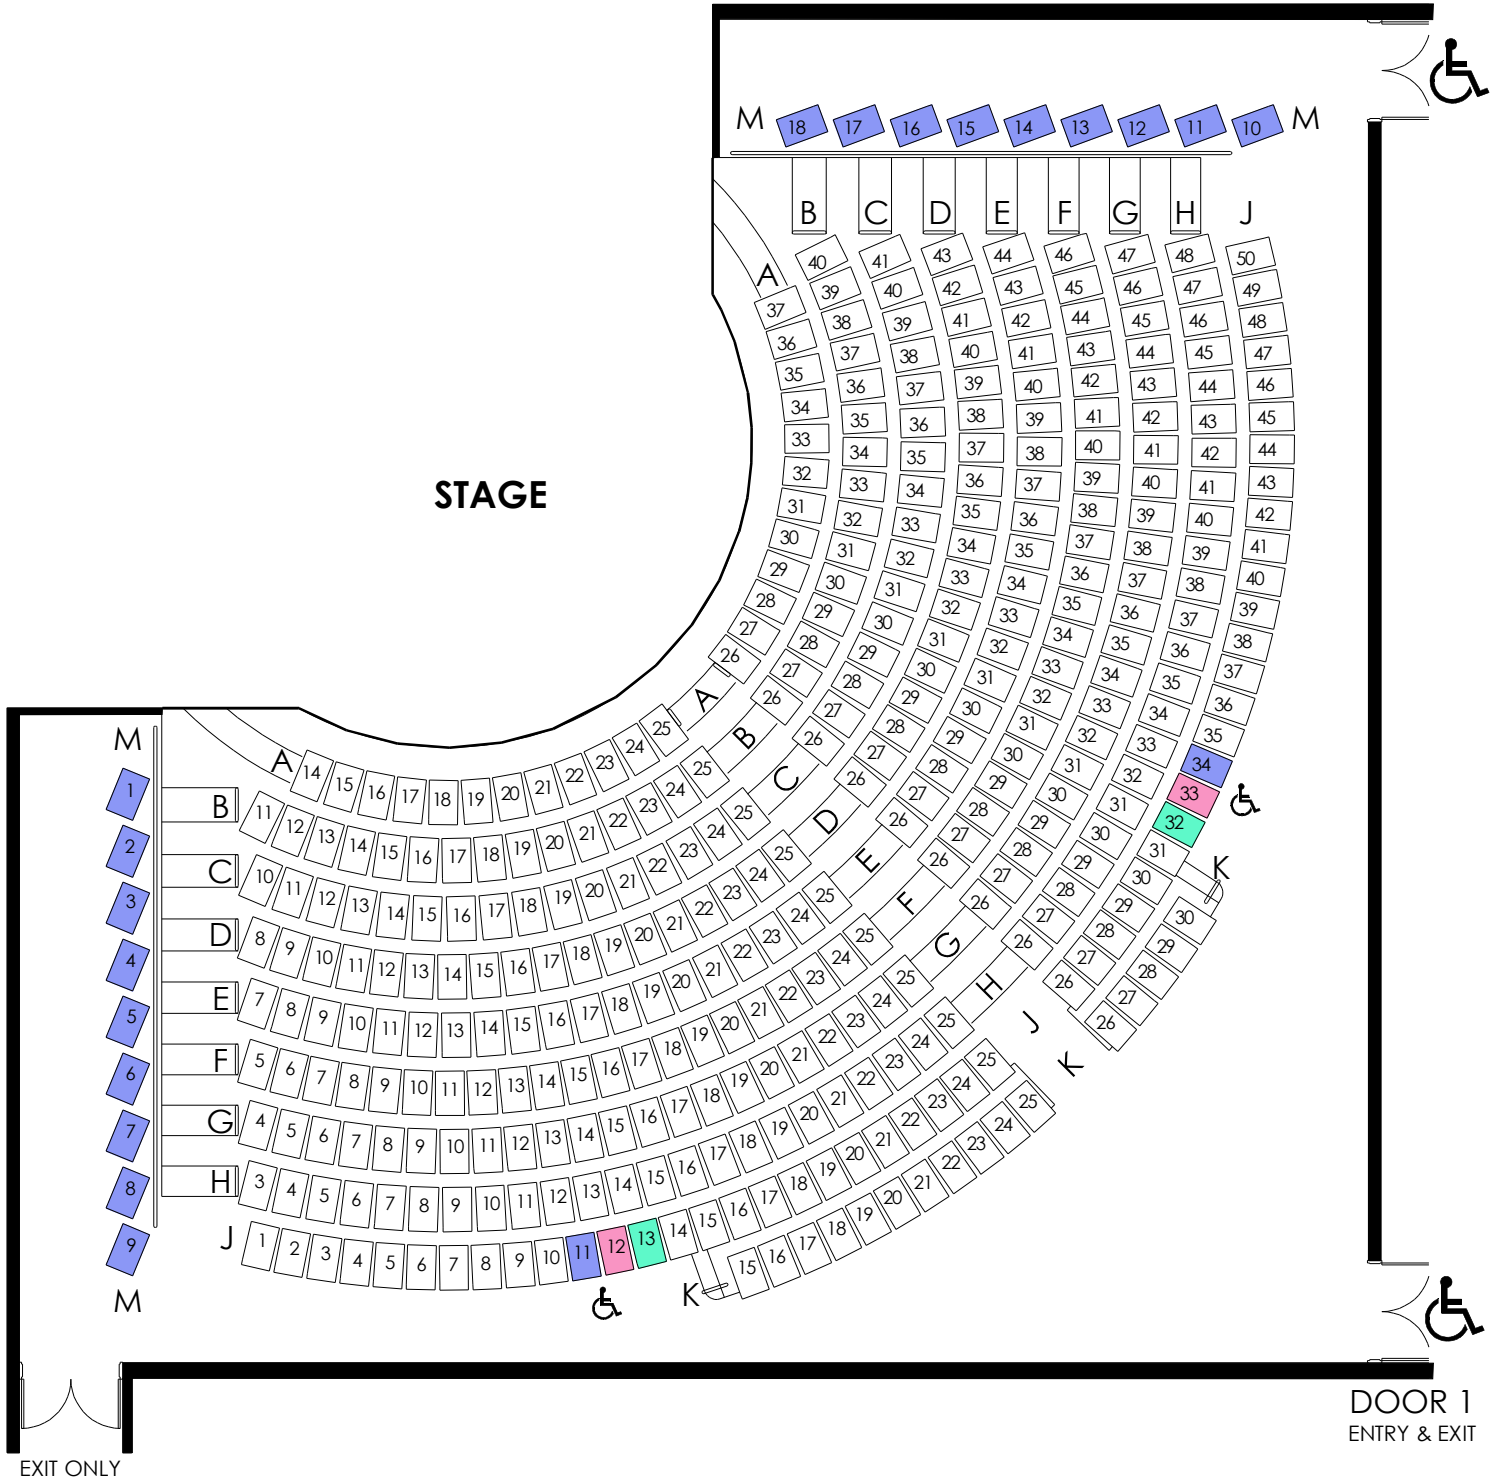

July '05

SEATING PLAN FAIRFAX STUDIO

the Arts Centre

DOOR 2
ENTRY & EXIT

DOOR 1
ENTRY & EXIT

TOTAL SEATING = 376

- Optional Seats
- Wheelchair
- Companion Seat