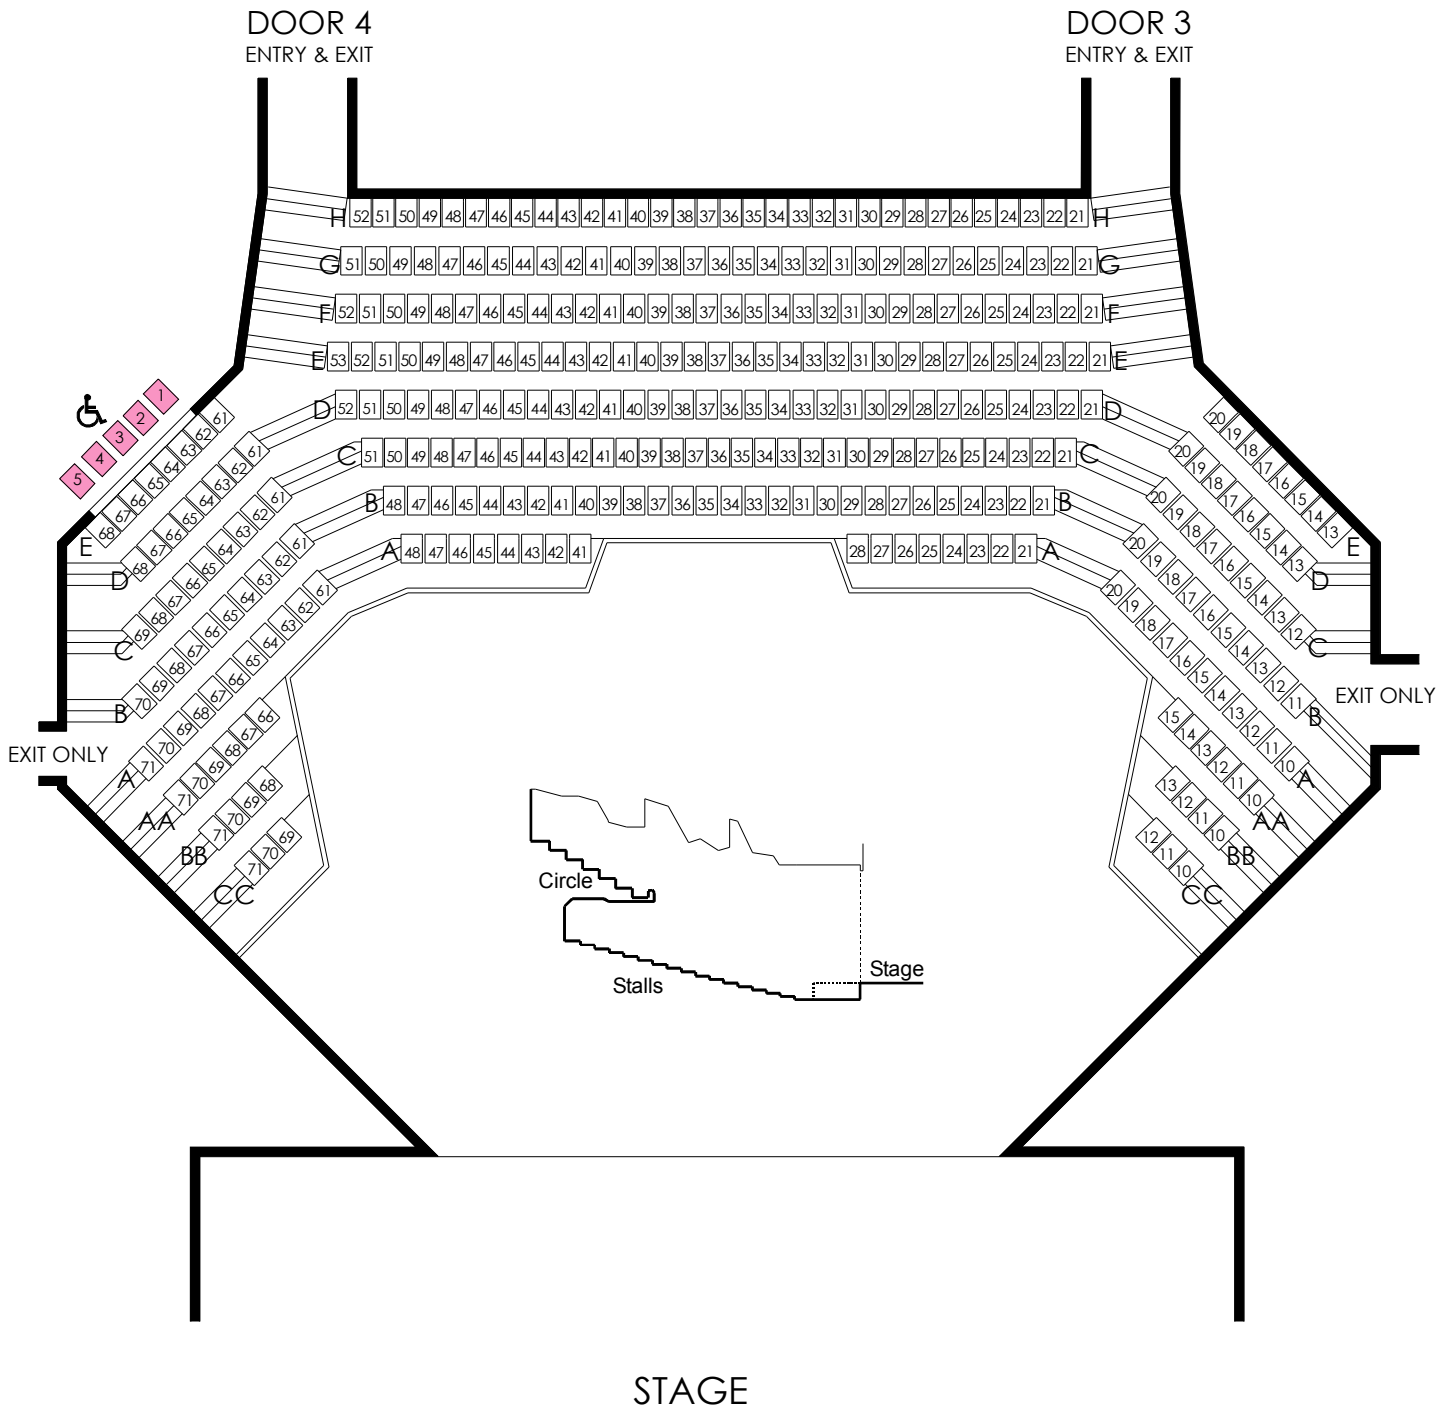

SEATING PLAN PLAYHOUSE - CIRCLE

TOTAL STANDARD SEATING = 353
TOTAL (INC. WHEELCHAIR POSITIONS) SEATING = 358

- Optional Seats
- Wheelchair and/or Seat for Companion or person with disabilities
- Companion or Seat for person with disabilities