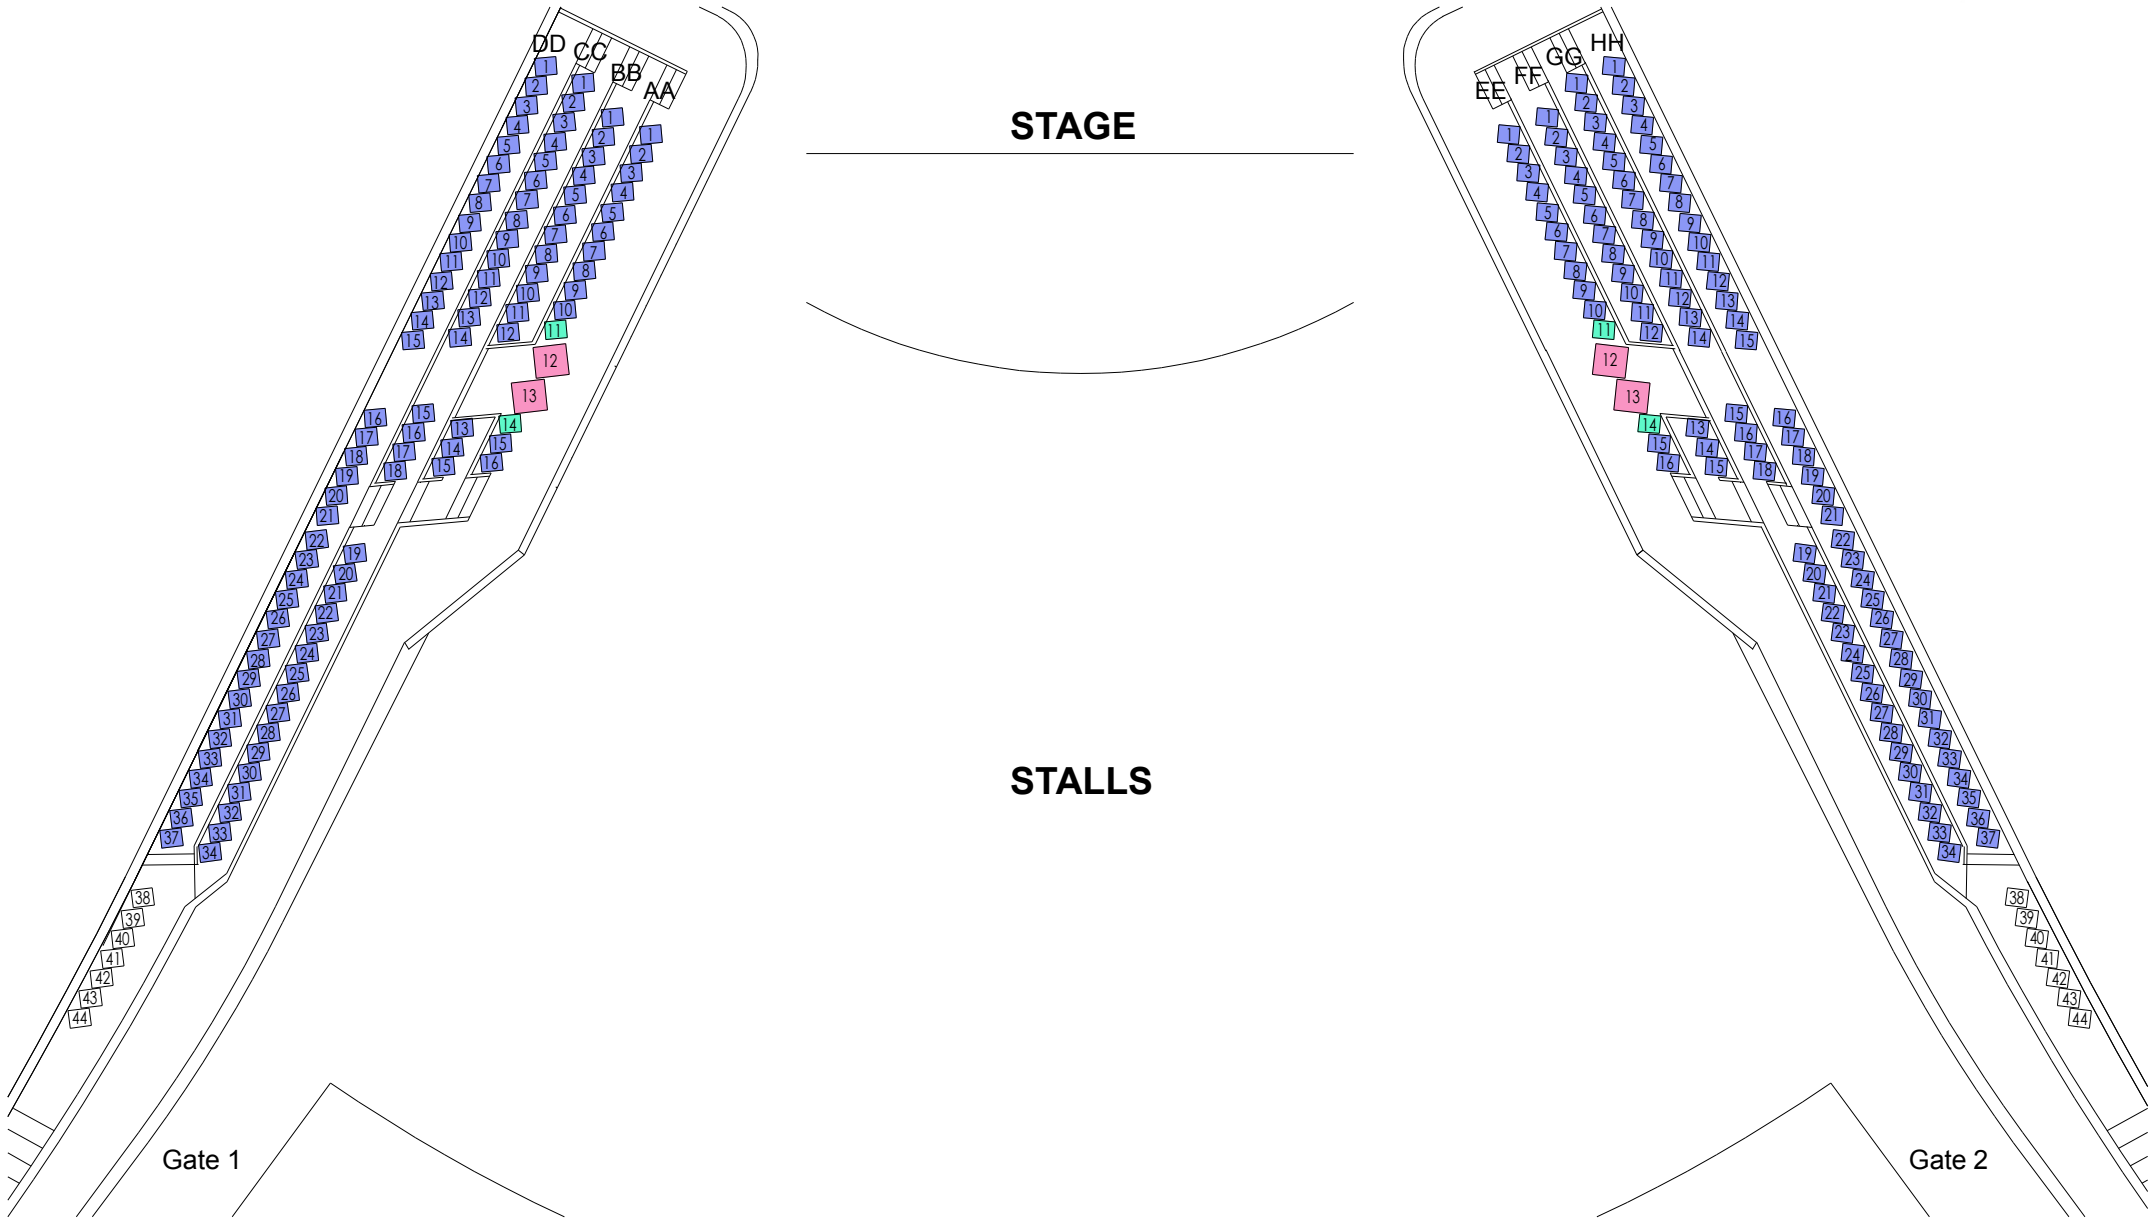

Nov. '04

SEATING PLAN SIDNEY MYER MUSIC BOWL - BOXES

the Arts Centre

- Optional Seats
- Wheelchair
- Companion or Seat for person with disabilities

TOTAL STANDARD SEATING = 214
TOTAL (INC. 4 WHEELCHAIR POSITIONS) SEATING = 218