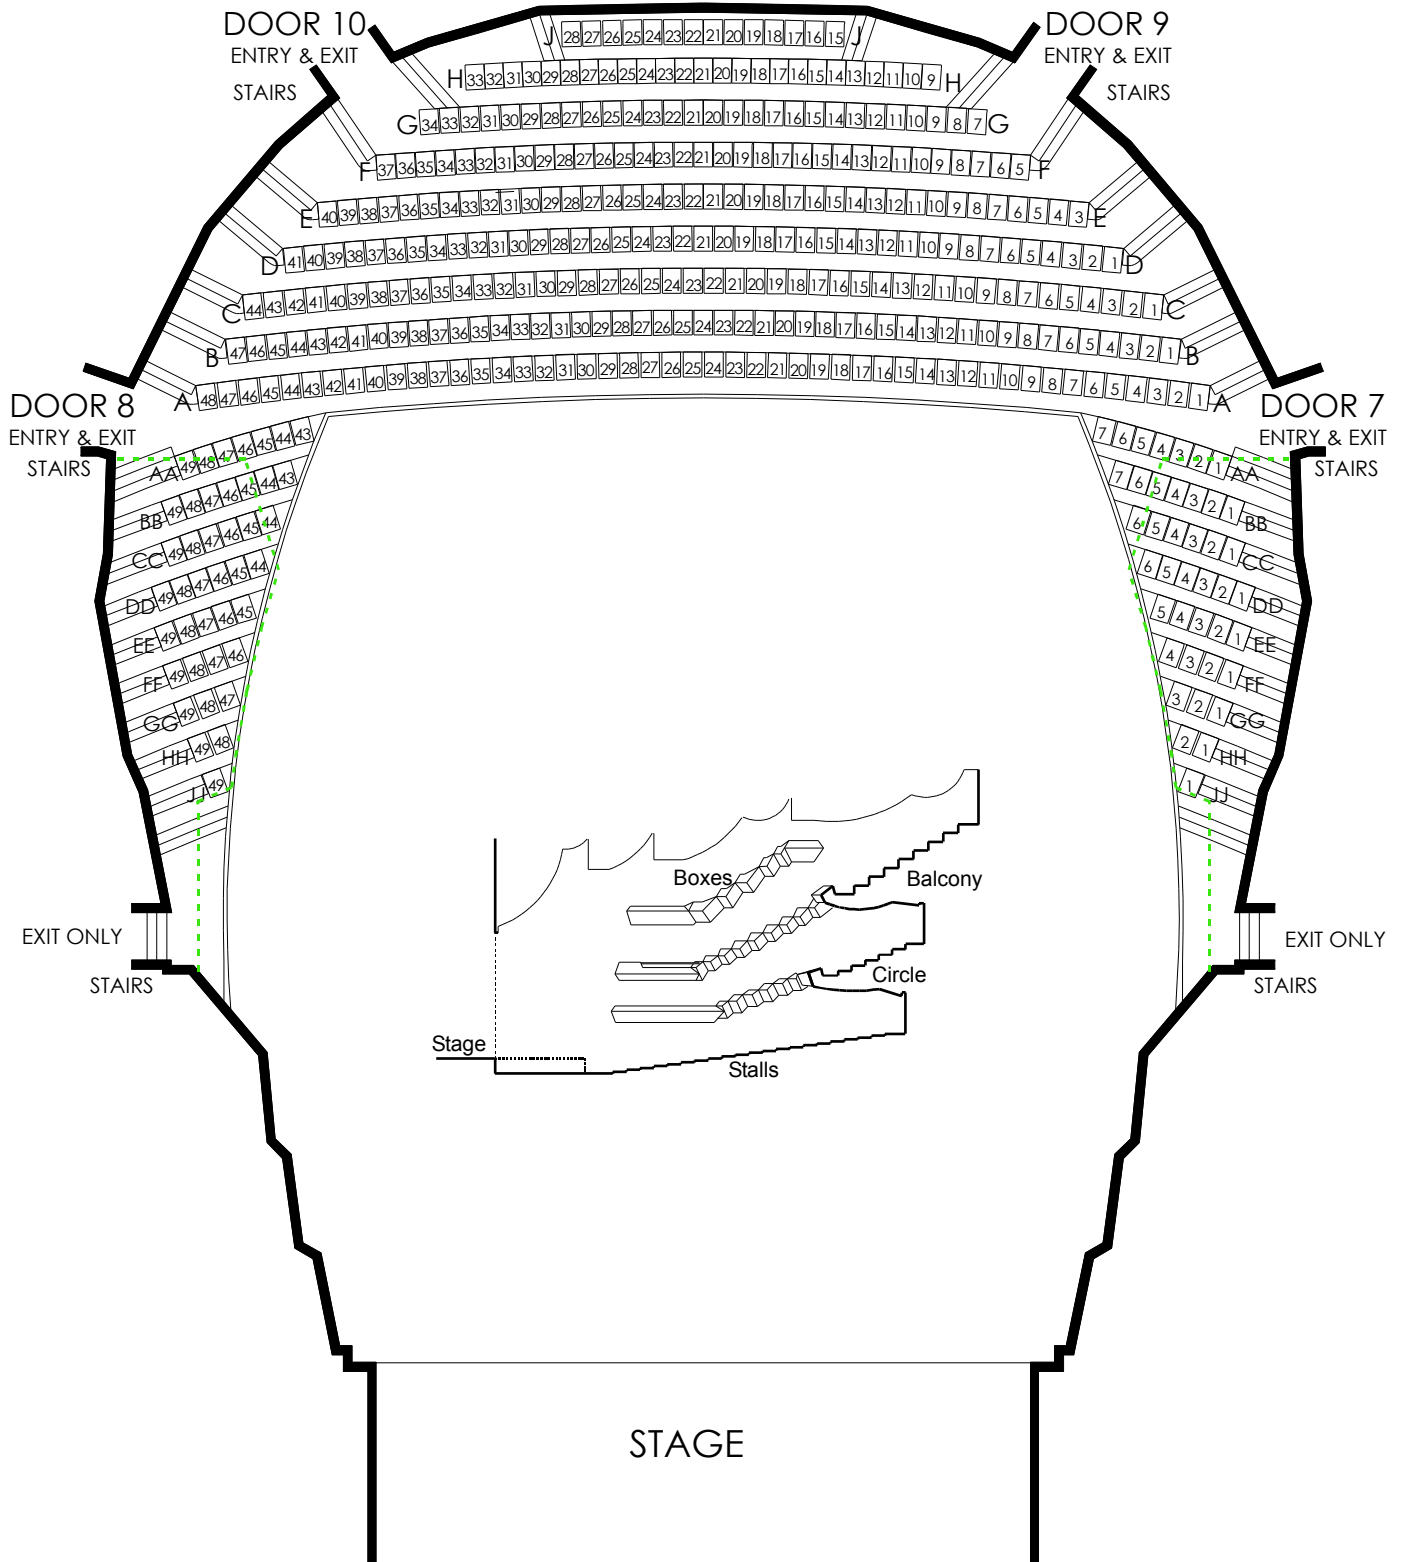

SEATING PLAN STATE THEATRE - BALCONY

--- Line of Boxes over

TOTAL STANDARD SEATING = 400

- Optional Seats
- Wheelchair
- Companion or Seat for person with disabilities