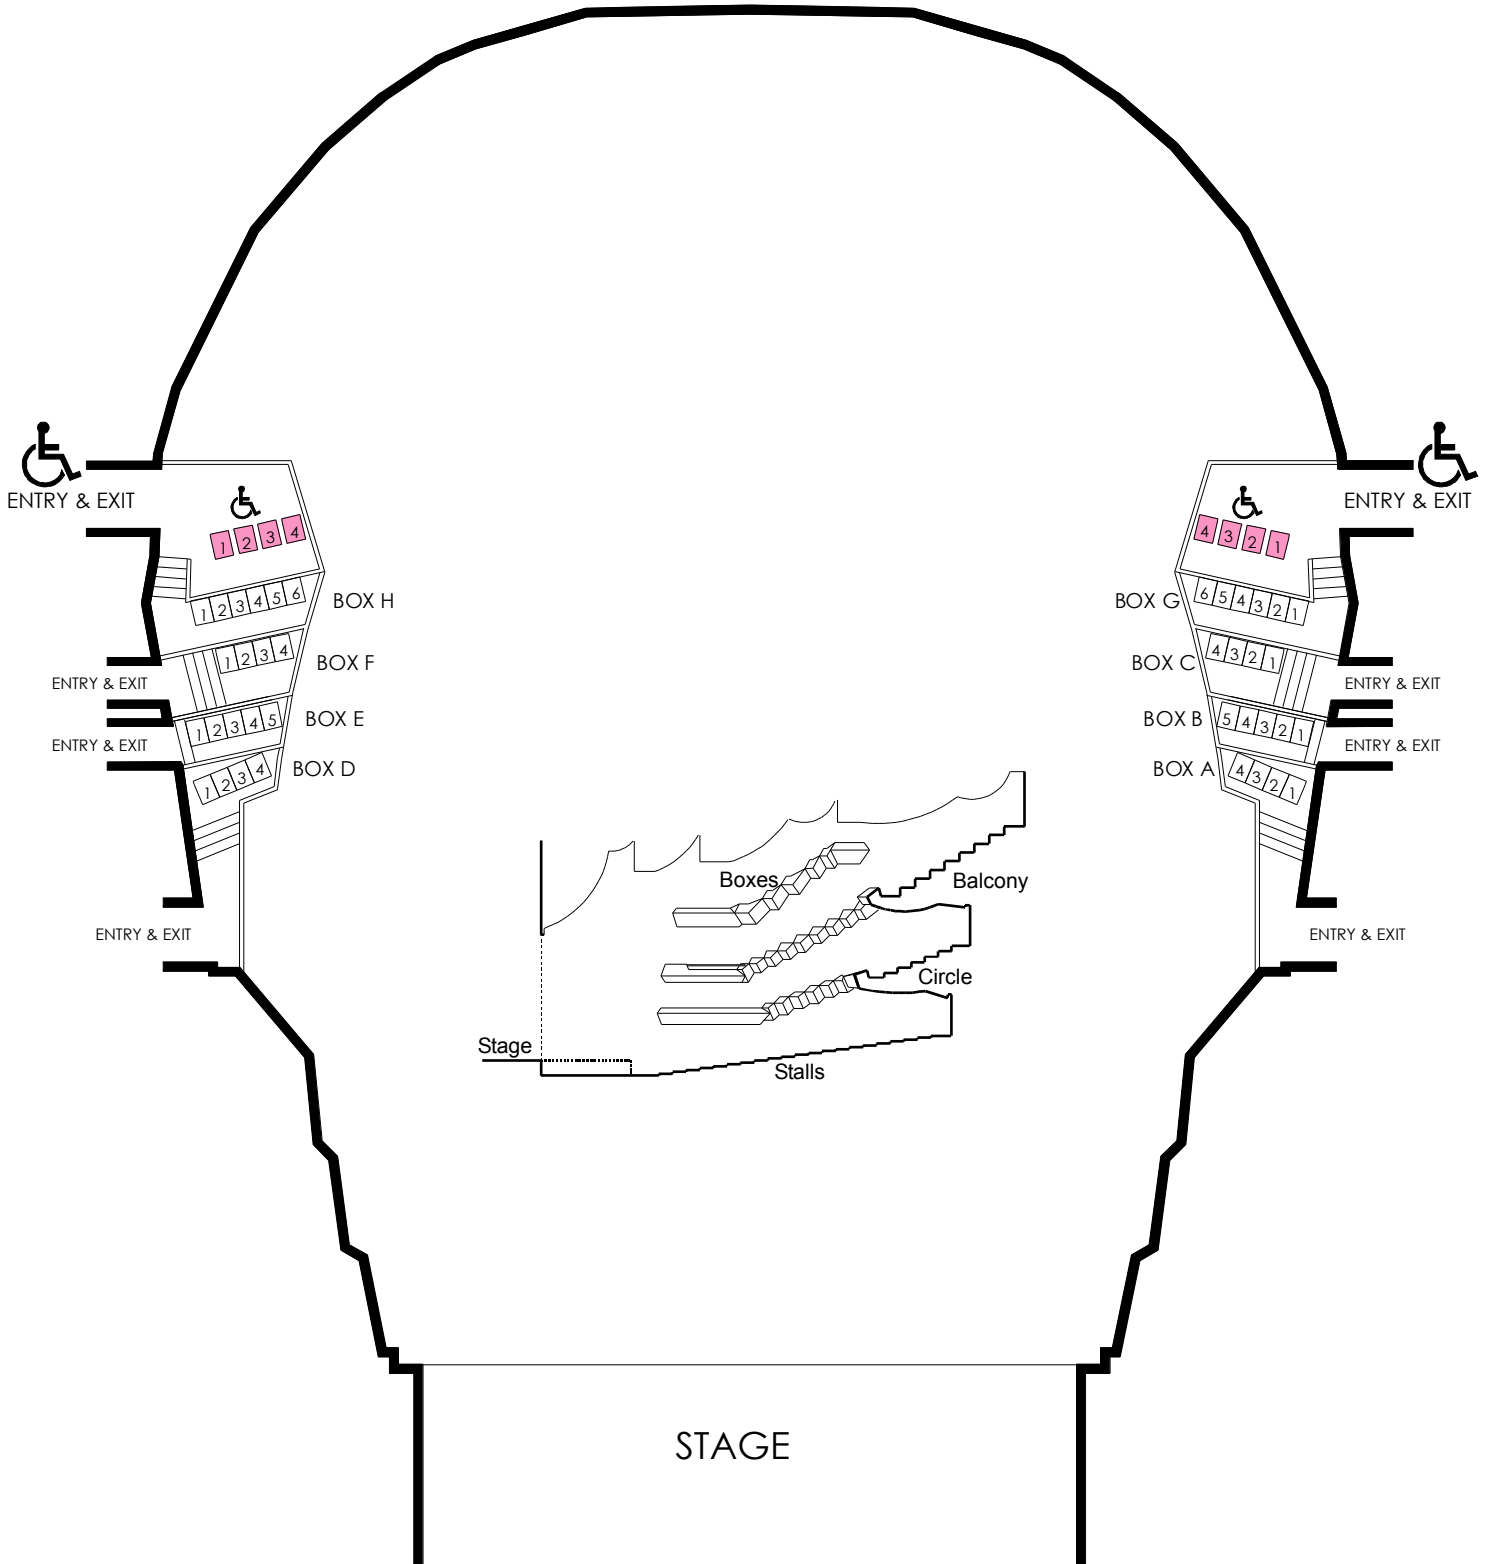

# SEATING PLAN STATE THEATRE - BOXES

the Arts Centre

TOTAL STANDARD SEATING = 38  
TOTAL (INC. WHEELCHAIR POSITIONS) SEATING = 46